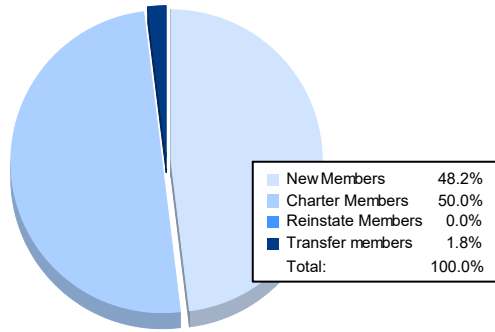

Year	New Clubs	Dropped Clubs	Gain/ Loss Clubs	New Members	Charter Members	Reinstate Members	Transfer Members	Total Member Added	Total Members Dropped	Gain/ Loss Members
2016-2017	0	2	-2	198	0	12	16	226	265	-39
2017-2018	0	1	-1	128	0	8	0	136	230	-94
2018-2019	0	1	-1	140	0	6	1	147	199	-52
2019-2020	0	1	-1	65	0	9	1	75	189	-114
2020-2021	2	0	2	53	55	0	2	110	120	-10
<b>Average</b>	<b>0</b>	<b>1</b>	<b>-1</b>	<b>117</b>	<b>11</b>	<b>7</b>	<b>4</b>	<b>139</b>	<b>201</b>	<b>-62</b>

### Membership Composition June 2021 Cumulative