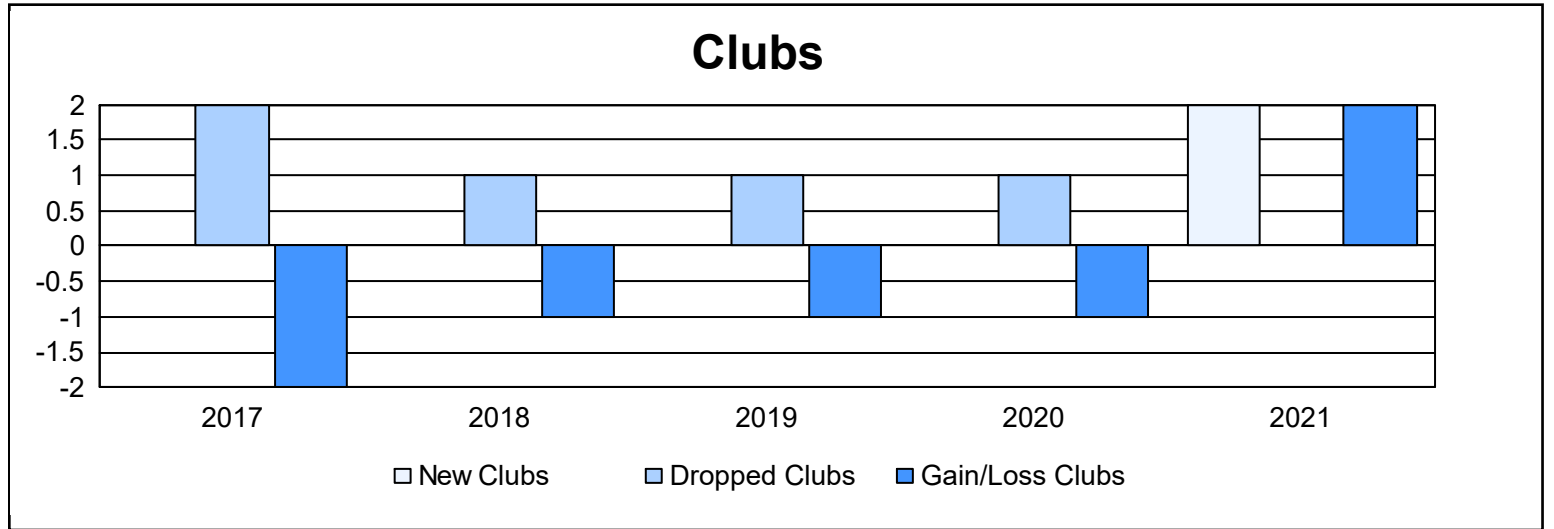

Year	New Clubs	Dropped Clubs	Gain/ Loss Clubs	New Members	Charter Members	Reinstate Members	Transfer Members	Total Member Added	Total Members Dropped	Gain/ Loss Members
2016-2017	0	2	-2	198	0	12	16	226	265	-39
2017-2018	0	1	-1	128	0	8	0	136	230	-94
2018-2019	0	1	-1	140	0	6	1	147	199	-52
2019-2020	0	1	-1	65	0	9	1	75	189	-114
2020-2021	2	0	2	53	55	0	2	110	120	-10
<b>Average</b>	<b>0</b>	<b>1</b>	<b>-1</b>	<b>117</b>	<b>11</b>	<b>7</b>	<b>4</b>	<b>139</b>	<b>201</b>	<b>-62</b>

### Membership Composition June 2021 Cumulative