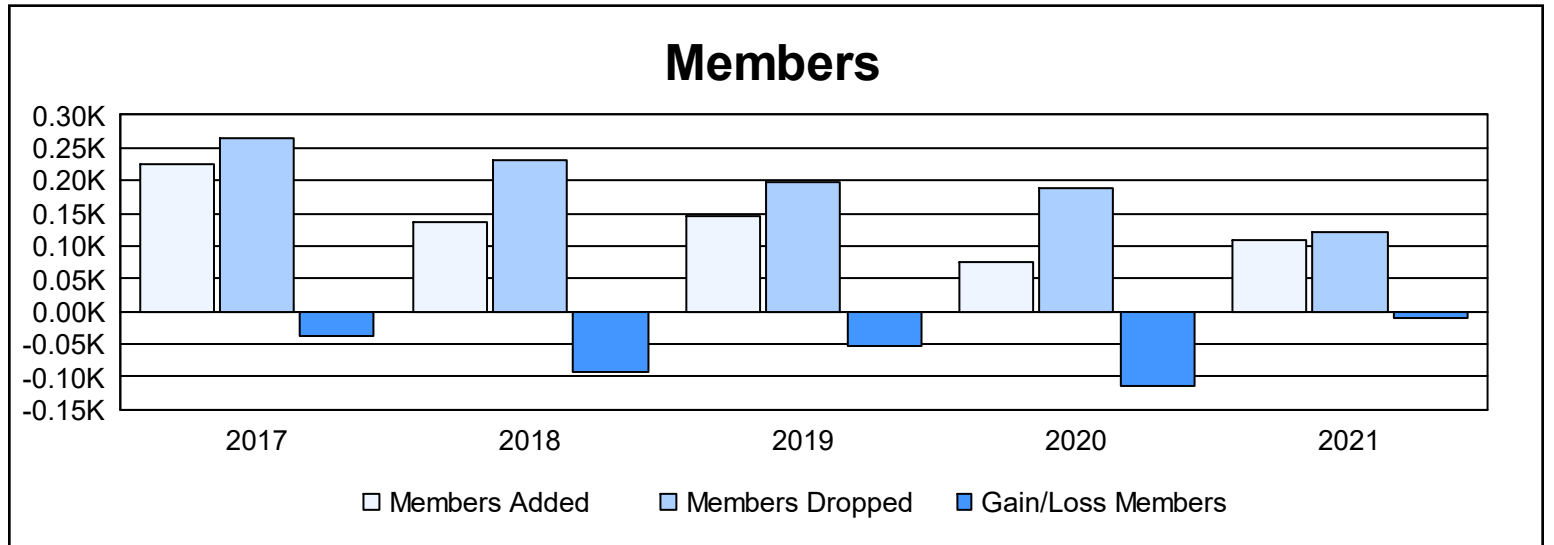

Year	New Clubs	Dropped Clubs	Gain/ Loss Clubs	New Members	Charter Members	Reinstate Members	Transfer Members	Total Member Added	Total Members Dropped	Gain/ Loss Members
2016-2017	0	2	-2	198	0	12	16	226	265	-39
2017-2018	0	1	-1	128	0	8	0	136	230	-94
2018-2019	0	1	-1	140	0	6	1	147	199	-52
2019-2020	0	1	-1	65	0	9	1	75	189	-114
2020-2021	2	0	2	53	55	0	2	110	120	-10
<b>Average</b>	<b>0</b>	<b>1</b>	<b>-1</b>	<b>117</b>	<b>11</b>	<b>7</b>	<b>4</b>	<b>139</b>	<b>201</b>	<b>-62</b>

### Membership Composition June 2021 Cumulative